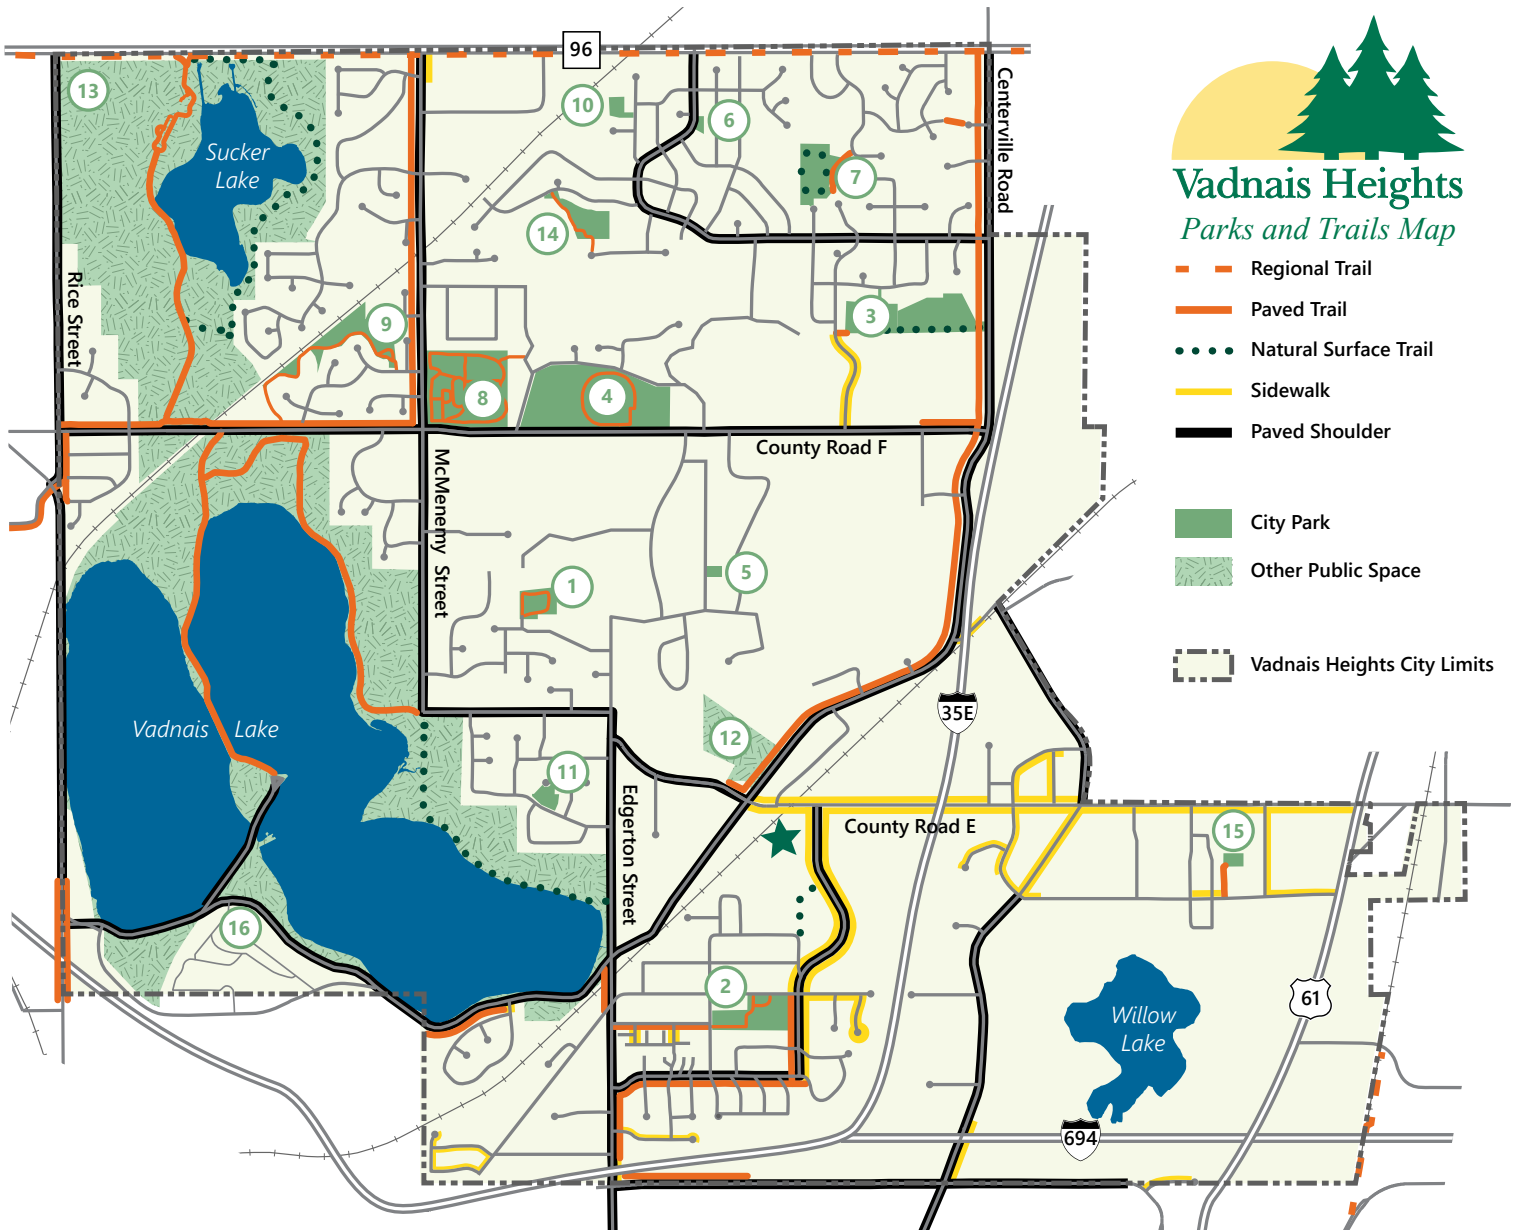

Morningside Park (4485 Morningside Avenue)
Immisa barkadaha Olombiga ayaad ka buuxin kartaa biyaha kujira Harta Bariga Vadnais? _____

Oak Creek Park (485 Oak Creek Drive S)
Immisa diyaaradood ayey ku qaadanaysaa qofkasta oo ku sugan Vadnais Heights inuu u duulo Hawaii? _____

South Fire Station (3595 Arcade Street)
Immisa wicitaan ayey Waaxda Dabdamiska ka jawaabtay sanadki 2021 dhexdiisa? _____

Ciyaartan sheeyaasha gaarka lasoo raadinayo waxaa dhammeystiray: _____

Qofweyn oo masuul ah (haddii qofka uu kayar yahay 18 sano): _____

Vadnais Heights Parks and Trails Map

-  Regional Trail
-  Paved Trail
-  Natural Surface Trail
-  Sidewalk
-  Paved Shoulder
-  City Park
-  Other Public Space
-  Vadnais Heights City Limits

- | | | | |
|---|--|---|--|
| 1. Bear Park
465 Bear Avenue S | 5. Elmwood Park
3892 Elmwood Street | 9. Lily Pond Park
325 Lily Pond Lane | 13. Vadnais-Sucker Lake
Regional Park |
| 2. Berwood Park
780 Berwood Avenue | 6. Greenhaven Park
4470 Greenhaven Drive | 10. Morningside Park
4485 Morningside Avenue | 14. Westfield Park
520 Westfield Lane |
| 3. Bridgewood Park
4224-1/2 Bridgewood Terrace | 7. Heritage Park
4345 Heritage Drive | 11. Oak Creek Park
485 Oak Creek Drive S | 15. Wolters Park
1351 Willow Lake Boulevard |
| 4. Community Park
641 County Road F East | 8. Kohler Meadows Park
365 County Road F East | 12. Vadnais Elem. School
3645 Centerville Road | 16. AFSA High School
100 Vadnais Boulevard |