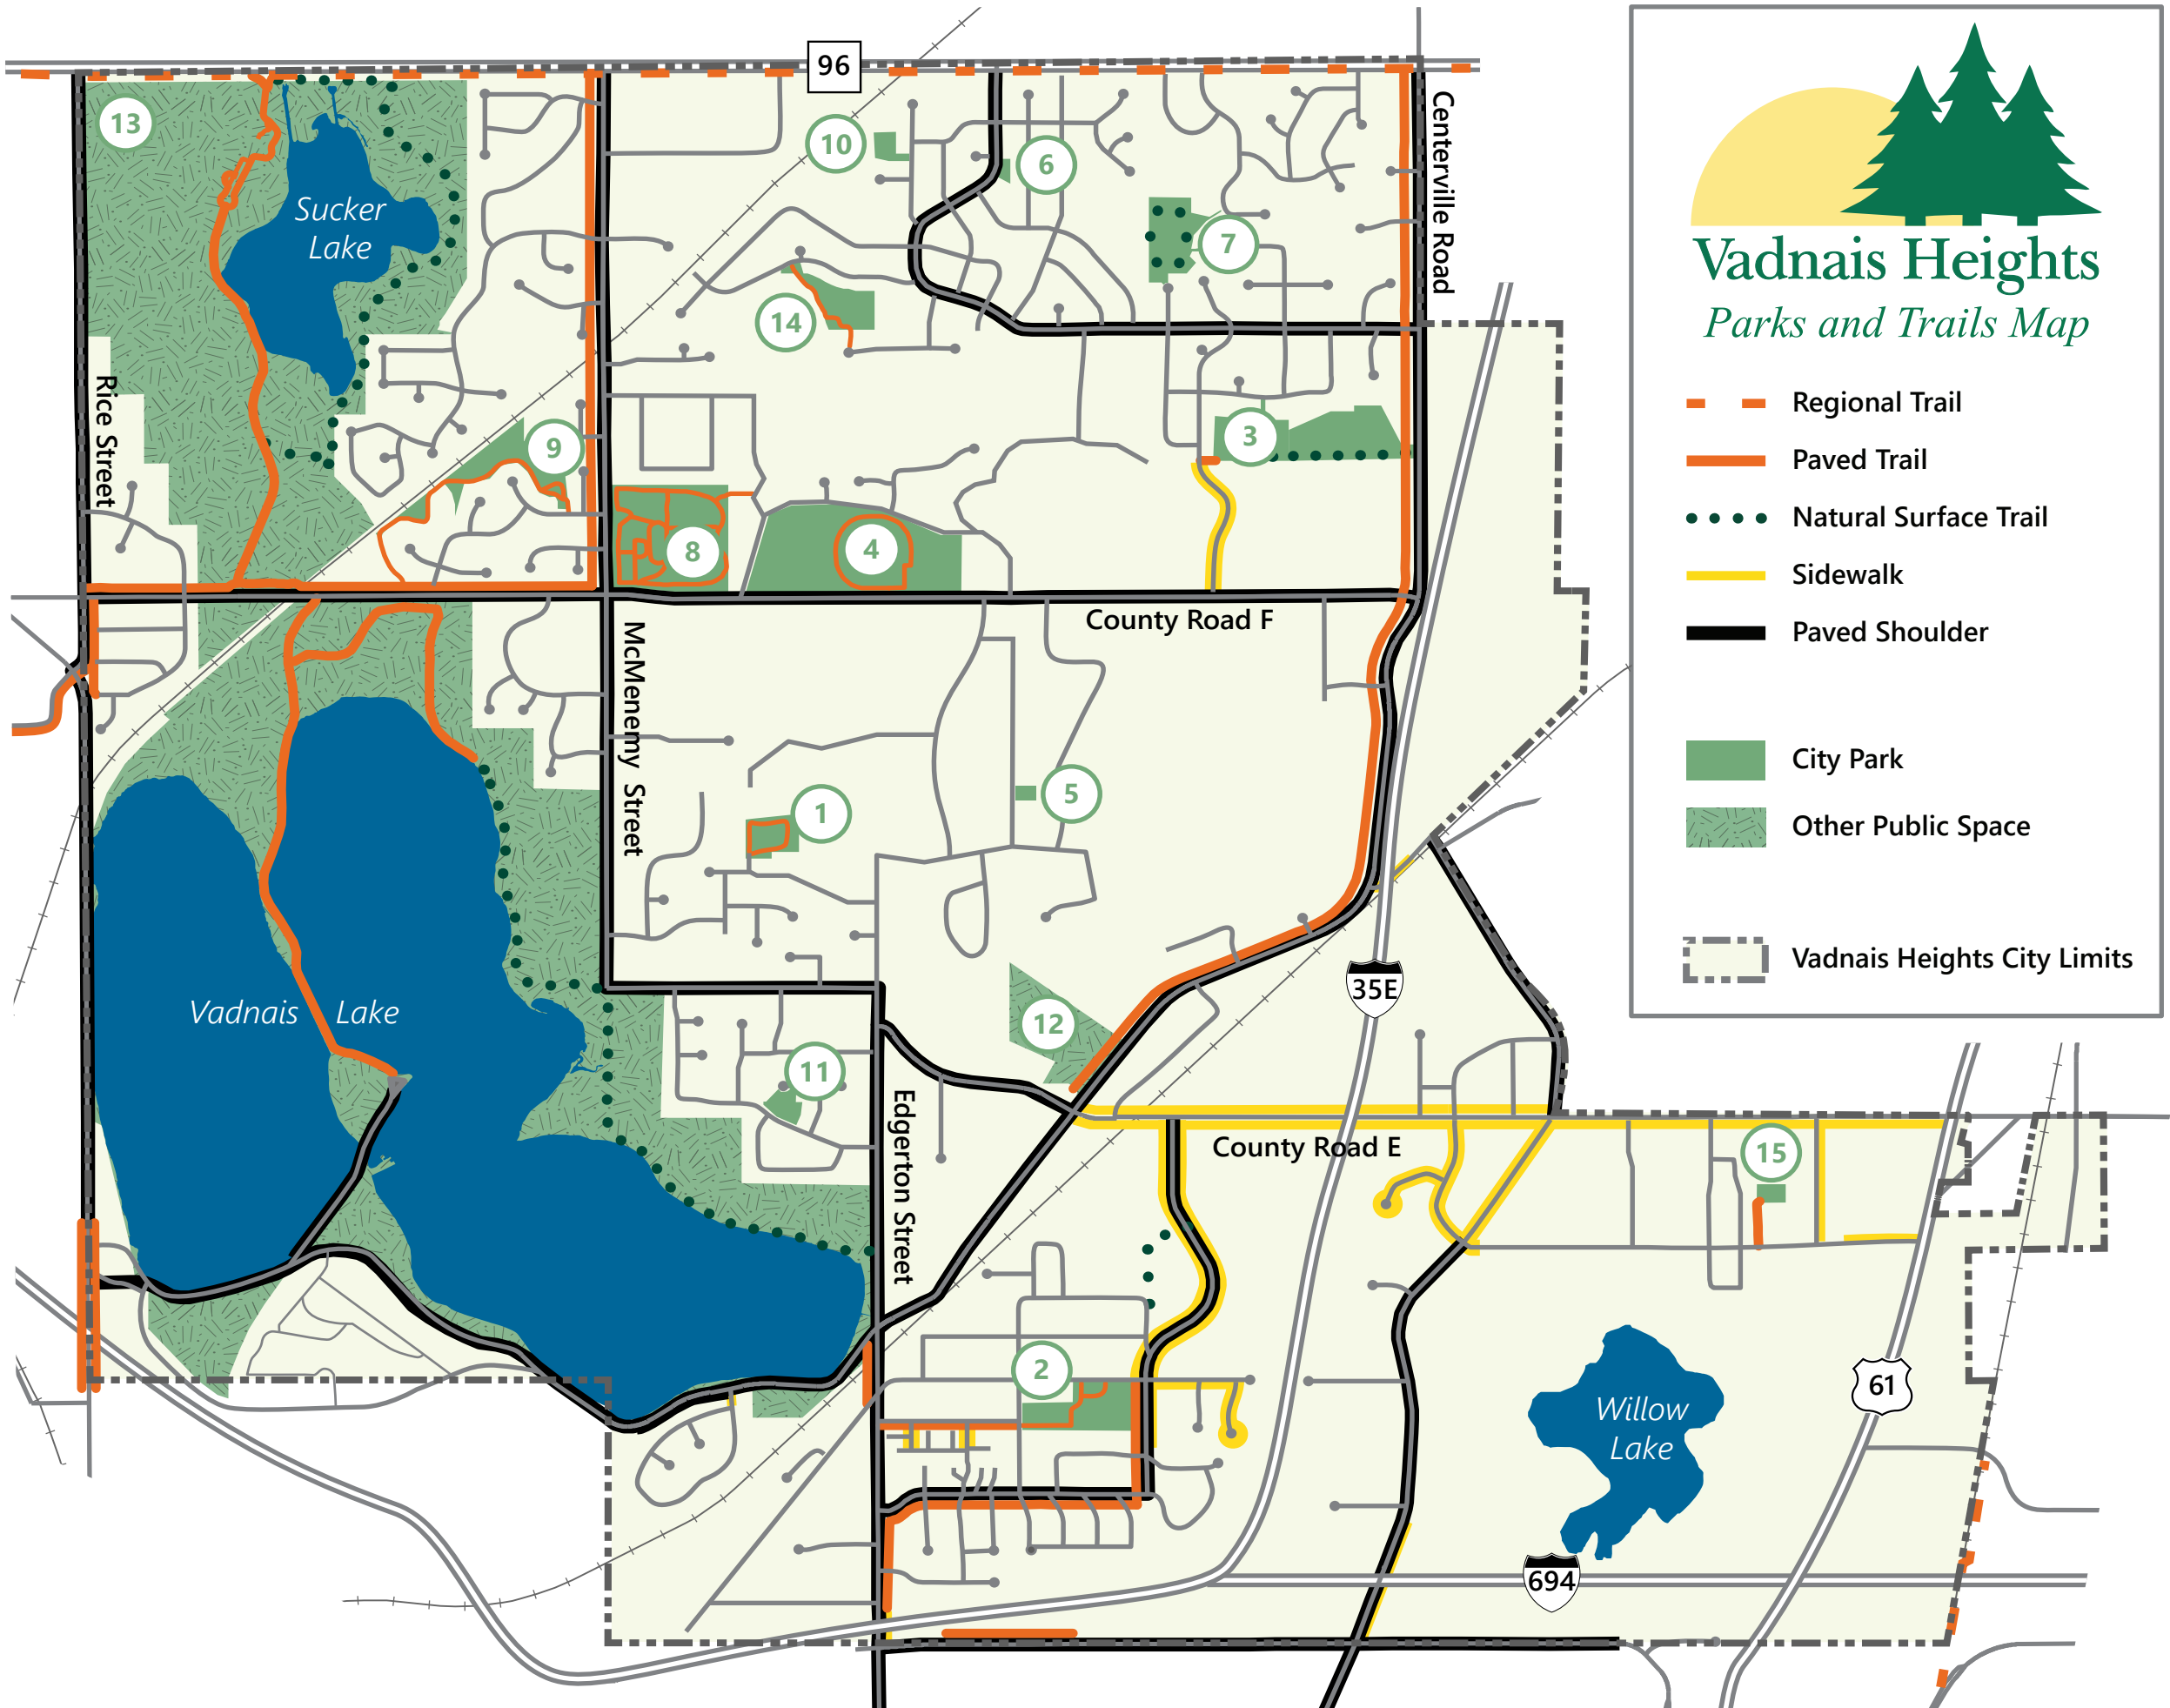

Vadnais Heights *Parks and Trails Map*

- Regional Trail
- Paved Trail
- Natural Surface Trail
- Sidewalk
- Paved Shoulder
- City Park
- Other Public Space
- Vadnais Heights City Limits

1. Bear Park
465 Bear Avenue S

2. Berwood Park
780 Berwood Avenue

3. Bridgewood Park
4224-1/2 Bridgewood Terrace

4. Community Park
641 County Road F East

5. Elmwood Park
3892 Elmwood Street

6. Greenhaven Park
4470 Greenhaven Drive

7. Heritage Park
4345 Heritage Drive

8. Kohler Meadows Park
365 County Road F East

9. Lily Pond Park
325 Lily Pond Lane

10. Morningside Park
4485 Morningside Avenue

11. Oak Creek Park
485 Oak Creek Drive S

12. Vadnais Elem. School
3645 Centerville Road

13. Vadnais-Sucker Lake
Regional Park

14. Westfield Park
520 Westfield Lane

15. Wolters Park
1351 Willow Lake Boulevard

16. AFSA High School
100 Vadnais Boulevard